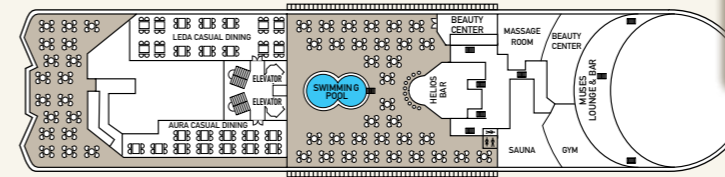

DECK 9 - HERA