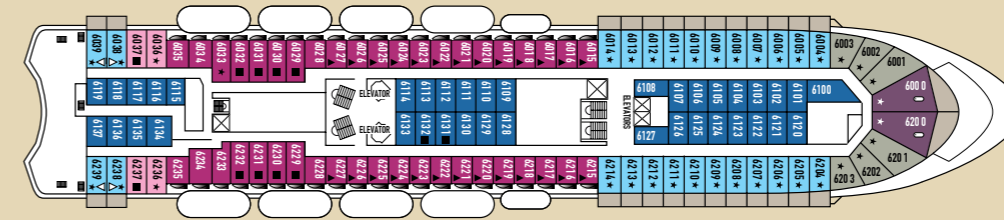

DECK 6 - VENUS