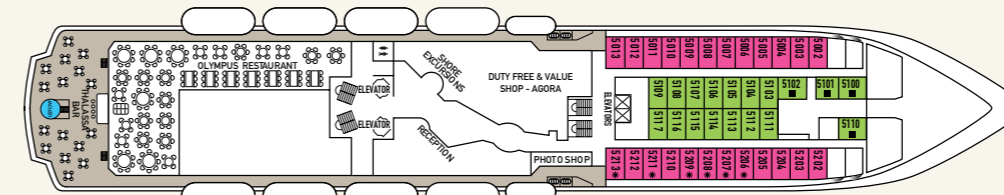

DECK 5 - DIONYSSOS