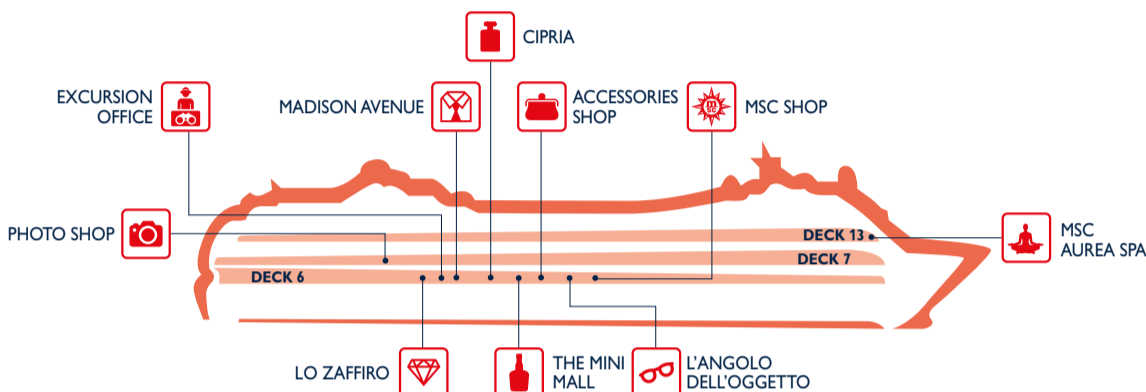

EAT & DRINK

Bars	Deck
L'INCONTRO BAR	5
LA CANTINELLA WINE BAR	7
LA CUBANA CIGAR ROOM	7
PALM BEACH CASINO	7
R32 DISCO	14
SPA BAR	13
THE AMBER BAR	6
THE PURPLE BAR	6
THE SAVANNAH BAR	6
THE SHAKER LOUNGE	7
ZAFFIRO BAR	6

Restaurants	Deck
4 SEASONS BUFFET RESTAURANT	13
L'IBISCUS	6
LA PIAZZETTA BUFFET RESTAURANT	13
SHANGHAI	7
VILLA BORGHESE	5

Outdoor Bars	Deck
BARRACUDA BAR	13
EL SOMBRERO POOL BAR	13
TOP 16 BAR	16

SHOPPING

Shops	Deck
ACCESSORIES SHOP	6
CIPRIA	6
EXCURSION OFFICE	6
L'ANGOLO DELL'OGGETTO	6
LO ZAFFIRO	6

Shops	Deck
MADISON AVENUE	6
MSC AUREA SPA	13
MSC SHOP	6
PHOTO SHOP	7
THE MINI MALL	6

ENTERTAINMENT

Fun	Deck
ACAPULCO POOL AREA	13
ART ARCADE	7
CALA BLANCA POOL AREA	13
CARD ROOM	7
COVENT GARDEN THEATRE	6
GAMES ARCADE	14
INTERNET CAFÈ	7

Family Areas	Deck
KIDS' CORNER	13
MINIGOLF	15
MSC SHOP	6
SHUFFLEBOARD	14
SPORT CENTER	16
TEENS CLUB (12-17 years)	14
MINI CLUB THE JUNGLE ADVENTURE (3-6 years)	14
VIDEO ARCADE	14

SPORT & WELLBEING

Sport & Wellbeing	Deck
ACAPULCO POOL AREA	13
AUREA SPA RECEPTION	13
CALA BLANCA POOL AREA	13
GYM	13
JEAN LOUIS DAVID	13
MASSAGE ROOMS	13
MEDICAL SPA	13
MINIGOLF	15