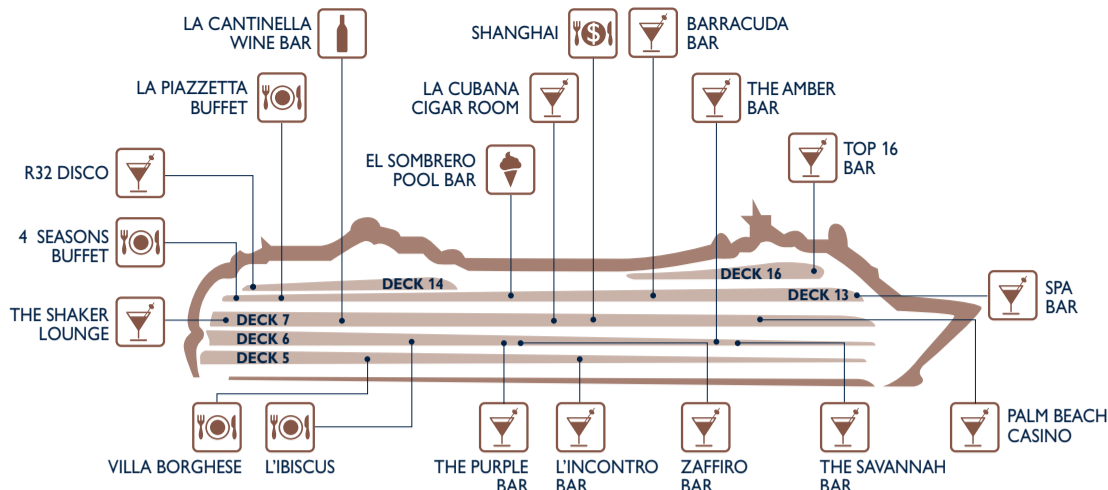

ASSEMBLY STATION	DECK
C Palm Beach Casino	7
D The Savannah Bar	6
E External port side middle ship	7
F External stbd side middle ship	7
G L'Ibiscus Restaurant	6
H The Shaker Lounge	7

INFORMATION	EXCURSION OFFICE	LIFT	STAIRS	TELEPHONE	EXIT ENTRANCE
TOILETS	CHANGING STATION	SMOKING AREAS <i>Further restrictions may apply depending on local regulations. Please always refer to the signs available.</i>			

- DECK 16**
 - Sport Center
 - TOP 16 Exclusive Solarium
- DECK 15**
 - Minigolf
 - Shuffleboard
- DECK 14**
 - Baby Club Indoor Playroom
 - Children Outdoor Pool & Games
 - Video Arcade
 - Mini Club The Jungle Adventure
 - Power Walking Track
 - R32 Disco
 - Shuffleboard
 - Teens Club
 - Juniors Club
- DECK 13**
 - 4 Seasons Buffet Restaurant
 - Acapulco Pool Area
 - Barracuda Bar
 - Cala Blanca Pool Area
 - El Sombrero Pool Bar
 - Gym
 - La Piazzetta Buffet Restaurant
 - MSC Aurea Spa
 - Whirlpool Bath
- DECK 7**
 - Art Arcade
 - Card Room
 - Covent Garden Theatre
 - Internet Café
 - La Cantinella Wine Bar
 - La Cubana Cigar Room
 - Library
 - Palm Beach Casino
 - Photo Gallery
 - Photo Shop
 - Shanghai
 - The Shaker Lounge
 - Voyagers Club Info Point
- DECK 6**
 - Covent Garden Theatre
 - Excursion Office
 - L'Ibiscus Restaurant
 - Orchestra Sala Riunioni
 - Shops
 - The Amber Bar
 - The Purple Bar
 - The Savannah Bar
 - Zaffiro Bar
- DECK 5**
 - L'Incontro Bar
 - Medical Center
 - Reception - Guest Service
 - Villa Borghese Restaurant
- DECK 4**
 - Tender Access

EAT & DRINK

Bars	Deck
L'INCONTRO BAR	5
LA CANTINELLA WINE BAR	7
LA CUBANA CIGAR ROOM	7
PALM BEACH CASINO	7
R32 DISCO	14
SPA BAR	13
THE AMBER BAR	6
THE PURPLE BAR	6
THE SAVANNAH BAR	6
THE SHAKER LOUNGE	7
ZAFFIRO BAR	6

Restaurants	Deck
4 SEASONS BUFFET RESTAURANT	13
L'IBISCUS	6
LA PIAZZETTA BUFFET RESTAURANT	13
SHANGHAI	7
VILLA BORGHESE	5

Outdoor Bars	Deck
BARRACUDA BAR	13
EL SOMBRERO POOL BAR	13
TOP 16 BAR	16

SHOPPING