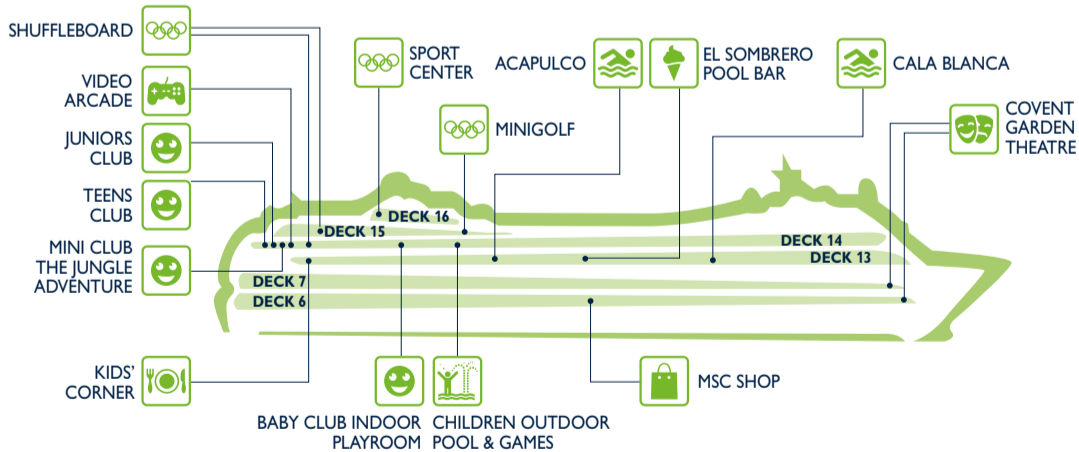

Restaurants	Deck
4 SEASONS BUFFET RESTAURANT	13
L'IBISCUS	6
LA PIAZZETTA BUFFET RESTAURANT	13
SHANGHAI	7
VILLA BORGHESE	5

Outdoor Bars	Deck
BARRACUDA BAR	13
EL SOMBRERO POOL BAR	13
TOP 16 BAR	16

SHOPPING

Shops	Deck
ACCESSORIES SHOP	6
CIPRIA	6
EXCURSION OFFICE	6
L'ANGOLO DELL'OGGETTO	6
LO ZAFFIRO	6

Shops	Deck
MADISON AVENUE	6
MSC AUREA SPA	13
MSC SHOP	6
PHOTO SHOP	7
THE MINI MALL	6

ENTERTAINMENT

Fun	Deck
ACAPULCO POOL AREA	13
ART ARCADE	7
CALA BLANCA POOL AREA	13
CARD ROOM	7
COVENT GARDEN THEATRE	6
GAMES ARCADE	14
INTERNET CAFÈ	7

Fun	Deck
LIBRARY	7
PALM BEACH CASINO	7
R32 DISCO	14
SHUFFLEBOARD	14
THE SAVANNAH BAR	6
THE SHAKER LOUNGE	7

FAMILY & FUN

Family Areas	Deck
ACAPULCO POOL AREA	13
CALA BLANCA POOL AREA	13
BABY CLUB INDOOR PLAYROOM (under 3 years)	14
CHILDREN OUTDOOR POOL & GAMES	14
COVENT GARDEN THEATRE	6
JUNIORS CLUB (7-11 years)	14
EL SOMBRERO POOL BAR	13

Family Areas	Deck
KIDS' CORNER	13
MINIGOLF	15
MSC SHOP	6
SHUFFLEBOARD	14
SPORT CENTER	16
TEENS CLUB (12-17 years)	14
MINI CLUB THE JUNGLE ADVENTURE (3-6 years)	14
VIDEO ARCADE	14

SPORT & WELLBEING

Sport & Wellbeing	Deck
ACAPULCO POOL AREA	13
AUREA SPA RECEPTION	13
CALA BLANCA POOL AREA	13
GYM	13
JEAN LOUIS DAVID	13
MASSAGE ROOMS	13
MEDICAL SPA	13
MINIGOLF	15