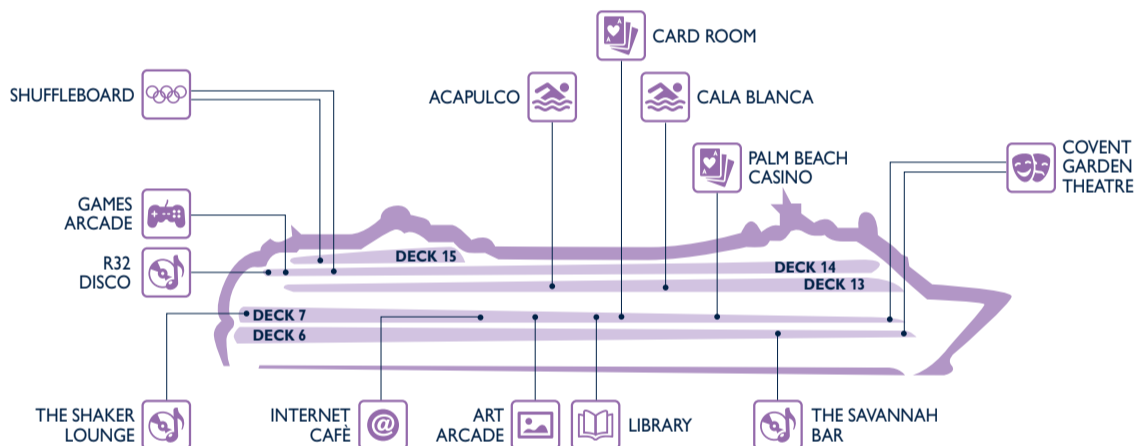

Restaurants	Deck
4 SEASONS BUFFET RESTAURANT	13
L'IBISCUS	6
LA PIAZZETTA BUFFET RESTAURANT	13
SHANGHAI	7
VILLA BORGHESE	5

Outdoor Bars	Deck
BARRACUDA BAR	13
EL SOMBRERO POOL BAR	13
TOP 16 BAR	16

SHOPPING

Shops	Deck
ACCESSORIES SHOP	6
CIPRIA	6
EXCURSION OFFICE	6
L'ANGOLO DELL'OGGETTO	6
LO ZAFFIRO	6

Shops	Deck
MADISON AVENUE	6
MSC AUREA SPA	13
MSC SHOP	6
PHOTO SHOP	7
THE MINI MALL	6

ENTERTAINMENT

Fun	Deck
ACAPULCO POOL AREA	13
ART ARCADE	7
CALA BLANCA POOL AREA	13
CARD ROOM	7
COVENT GARDEN THEATRE	6
GAMES ARCADE	14
INTERNET CAFÈ	7

Fun	Deck
LIBRARY	7
PALM BEACH CASINO	7
R32 DISCO	14
SHUFFLEBOARD	14
THE SAVANNAH BAR	6
THE SHAKER LOUNGE	7

FAMILY & FUN

Family Areas	Deck
ACAPULCO POOL AREA	13
CALA BLANCA POOL AREA	13
BABY CLUB INDOOR PLAYROOM (under 3 years)	14
CHILDREN OUTDOOR POOL & GAMES	14
COVENT GARDEN THEATRE	6
JUNIORS CLUB (7-11 years)	14
EL SOMBRERO POOL BAR	13

Family Areas	Deck
KIDS' CORNER	13
MINIGOLF	15
MSC SHOP	6
SHUFFLEBOARD	14
SPORT CENTER	16
TEENS CLUB (12-17 years)	14
MINI CLUB THE JUNGLE ADVENTURE (3-6 years)	14
VIDEO ARCADE	14

SPORT & WELLBEING

Sport & Wellbeing	Deck
ACAPULCO POOL AREA	13
AUREA SPA RECEPTION	13
CALA BLANCA POOL AREA	13
GYM	13
JEAN LOUIS DAVID	13
MASSAGE ROOMS	13
MEDICAL SPA	13
MINIGOLF	15