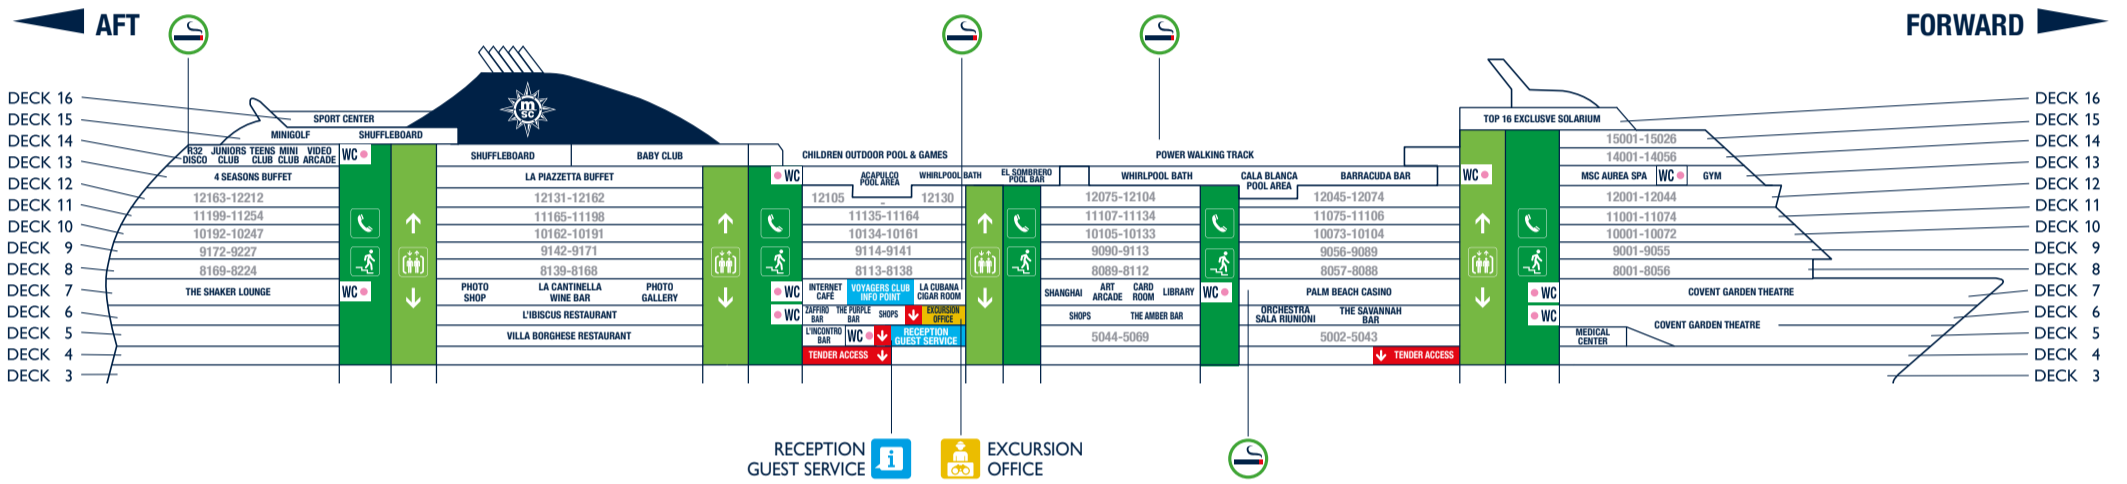

USEFUL NUMBERS	
RECEPTION - GUEST SERVICE	99
EXCURSION OFFICE	2804
MEDICAL EMERGENCY	115
MINI & JUNIORS CLUB	2877
MSC AUREA SPA	2732
JEAN LOUIS DAVID - HAIR SALON	2730
ONBOARD EMERGENCY NUMBER	2200
MSC ORCHESTRA (for ship emergency)	On your Cruise Card

TECHNICAL INFORMATION	
GROSS TONNAGE	92.409 tons
LENGTH / HEIGHT	293,80 m / 59,64 m
TOTAL NUMBER OF GUESTS	3.223
CREW MEMBERS	1.054
LIFTS	13
VOLTAGE	110/220 volts
WI-FI	Everywhere on board
POOLS	3
DECKS	16

ASSEMBLY STATION	DECK
C Palm Beach Casino	7
D The Savannah Bar	6
E External port side middle ship	7
F External stbd side middle ship	7
G L'Ibiscus Restaurant	6
H The Shaker Lounge	7

INFORMATION	EXCURSION OFFICE	LIFT	STAIRS	TELEPHONE	EXIT ENTRANCE
TOILETS	CHANGING STATION	SMOKING AREAS <i>Further restrictions may apply depending on local regulations. Please always refer to the signs available.</i>			

- DECK 16**
 - Sport Center
 - TOP 16 Exclusive Solarium
- DECK 15**
 - Minigolf
 - Shuffleboard
- DECK 14**
 - Baby Club Indoor Playroom
 - Children Outdoor Pool & Games
 - Video Arcade
 - Mini Club The Jungle Adventure
 - Power Walking Track
 - R32 Disco
 - Shuffleboard
 - Teens Club
 - Juniors Club
- DECK 13**
 - 4 Seasons Buffet Restaurant
 - Acapulco Pool Area
 - Barracuda Bar
 - Cala Blanca Pool Area
 - El Sombrero Pool Bar
 - Gym
 - La Piazzetta Buffet Restaurant
 - MSC Aurea Spa
 - Whirlpool Bath
- DECK 7**
 - Art Arcade
 - Card Room
 - Covent Garden Theatre
 - Internet Café
 - La Cantinella Wine Bar
 - La Cubana Cigar Room
 - Library
 - Palm Beach Casino
 - Photo Gallery
 - Photo Shop
 - Shanghai
 - The Shaker Lounge
 - Voyagers Club Info Point
- DECK 6**
 - Covent Garden Theatre
 - Excursion Office
 - L'Ibiscus Restaurant
 - Orchestra Sala Riunioni
 - Shops
 - The Amber Bar
 - The Purple Bar
 - The Savannah Bar
 - Zaffiro Bar
- DECK 5**
 - L'Incontro Bar
 - Medical Center
 - Reception - Guest Service
 - Villa Borghese Restaurant
- DECK 4**
 - Tender Access