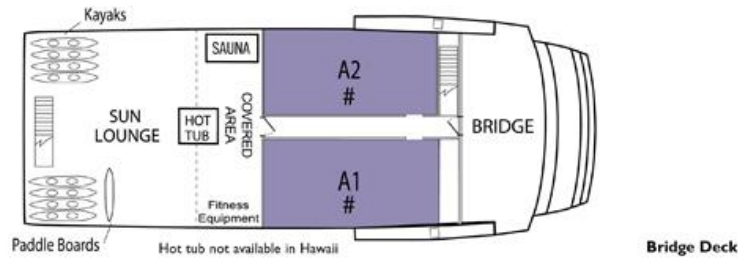

# Safari Explorer

All Cabins are Above Deck with View Windows

# Double or Triple Accommodation ▲ Fixed Queen Bed